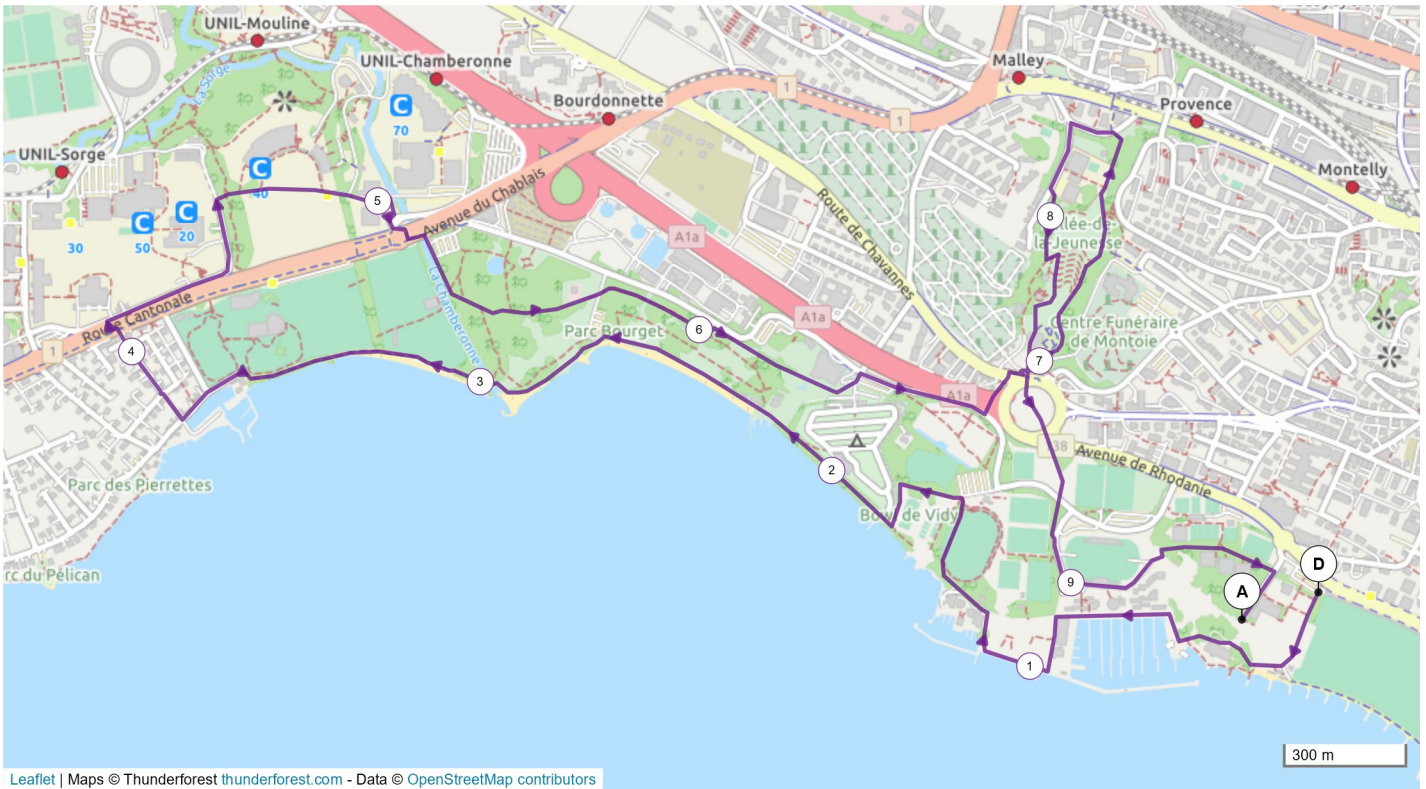

13078681 | Course à pied - Route | 10km - EL (9'697m)
Lausanne -> Lausanne
→ 9.697 km ▲ 90 m ▼ 92 m ▲ 373 m ▲ 424 m

Leaflet | Maps © Thunderforest thunderforest.com - Data © OpenStreetMap contributors

© 2021 Openrunner