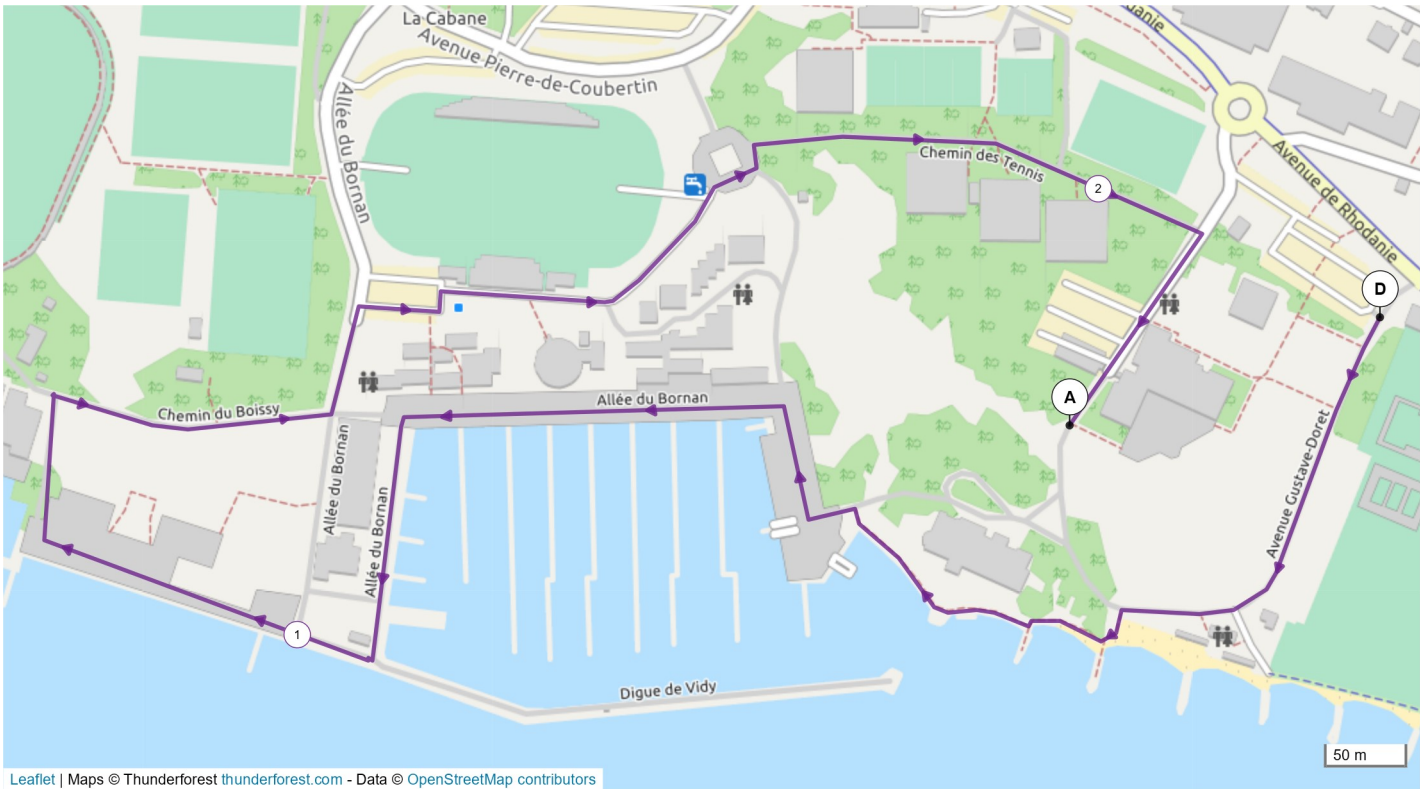

13078647 | Course à pied - Route | 2km - EL (2'208m)
Lausanne -> Lausanne
↳ 2.208 km ⬆️ 4 m ⬆️ 6 m ⬆️ 373 m ⬆️ 377 m

Leaflet | Maps © Thunderforest thunderforest.com - Data © OpenStreetMap contributors

© 2021 Openrunner