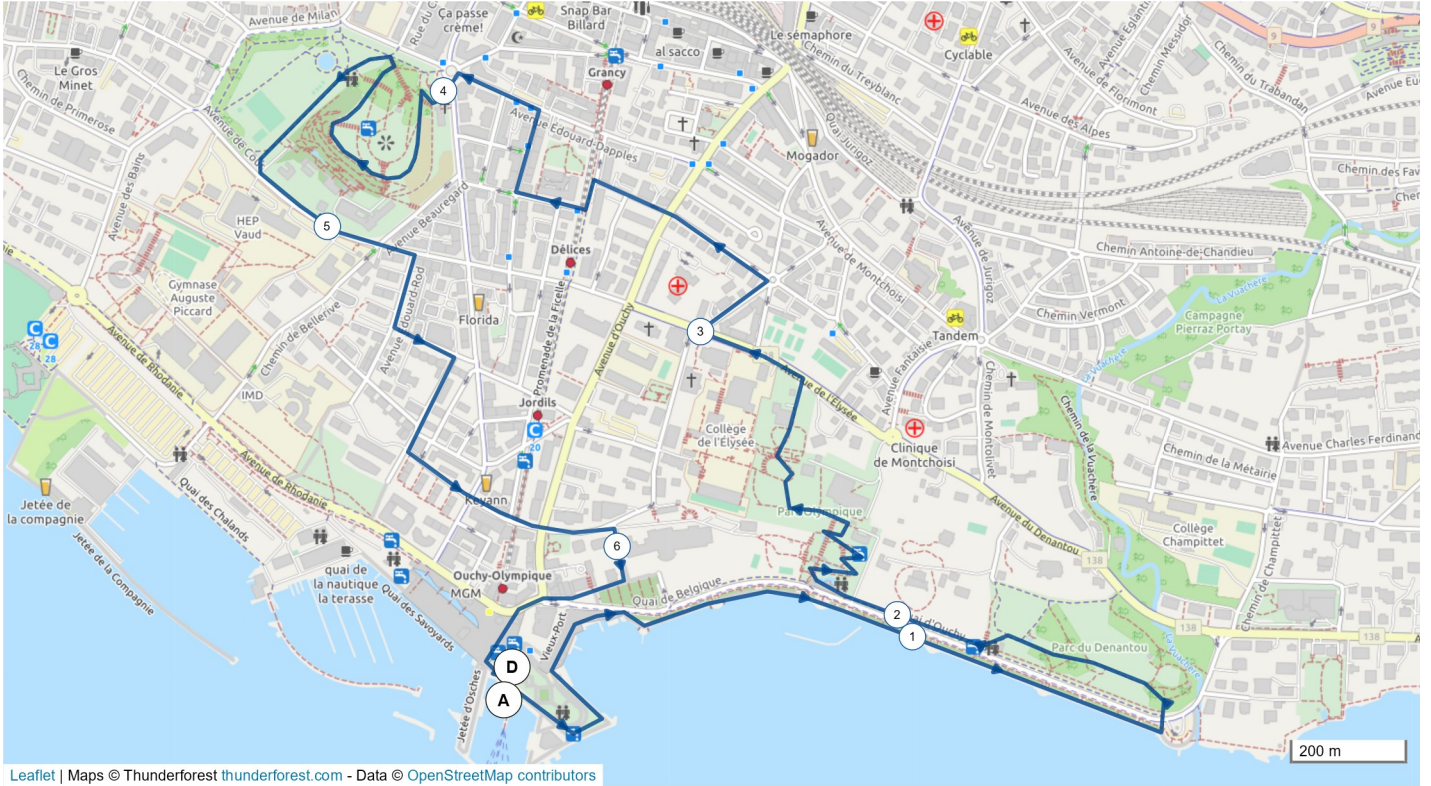

12521571 | Course à pied - Route | Les Escapades Lausannoises -
la Petite Fugue
Lausanne -> Lausanne
6.395 km 67 m 67 m 373 m 429 m

Leaflet | Maps © Thunderforest thunderforest.com - Data © OpenStreetMap contributors

© 2021 Openrunner